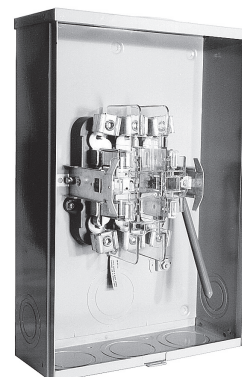

U4801-XL-5T9