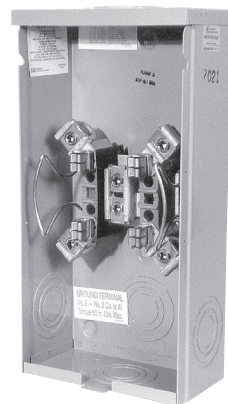

U7021-RL-TG

LEGEND OH: Overhead • UG: Underground • HD: Heavy Duty Lever Bypass • SWY: Side Wireway • T: Terminal • U: UL • UAP: U/L Listed Aluminum Painted