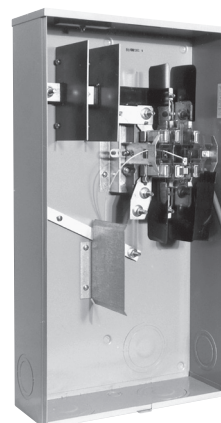

U2120-X-INV