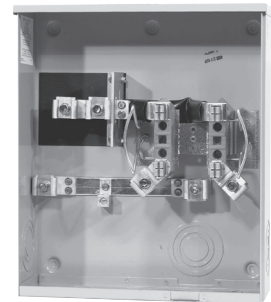

## PNM Electric Utility

DESCRIPTION	SERVICE FEED	CATALOG NUMBER
<b>125-200 Amp – 4 Terminal – Residential</b>		
125A .....4T .....	OH – MH Only – MS-2-2.3 .....	U7487-RL-TG
200A .....4T .....	OH – MS-2-2.0 .....	U7021-RL-TG
200A .....4T .....	UG – Bussed Unit – MS-2-2.0 .....	U1980-O
200A .....4T .....	UG – Non-Bussed Unit – MS-2-2.0 .....	U3580-O-TG
<b>200 Amp – 4, 5 &amp; 7 Terminal – Commercial – Lever Bypass</b>		
200A .....4T .....	MD .....OH/UG – MS-2-5.0 .....	U3852-XL
200A .....5T .....	HD .....OH/UG – MS-2-5.0 .....	U9551-RXL
200A .....4T .....	HD .....OH/UG – MS-2-6.0 .....	U9701-RXL
<b>200 Amp – 4, 5 &amp; 7 Terminal – Commercial – Lever Bypass</b>		
320A .....4T .....	HD .....UG – MS-2-7.0 .....	U1797-O-K3L-K2L
320A .....7T .....	HD .....OH/UG .....	U2594-X
<b>CT Metering and Cabinets</b>		
20A .....13T .....	CT Metering – MS-2-7.0 .....	U3423-XL
20A .....6T .....	CT Metering – MS-2-6.5 .....	U2594-X
3Ø .....	Instrument Cabinet – MS-3-2.0 .....	364812-CT3R-SP2
<b>Commercial Pedestal</b>		
240V .....	Single Phase – MS-5-6.0 .....	CP3851115H 22 SP2