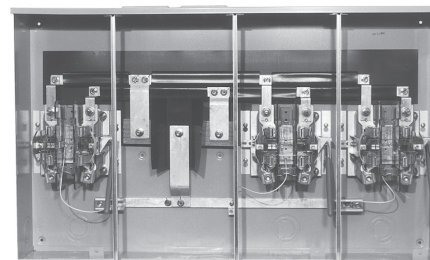

U2873-XT-5T9

LEGEND   OH: Overhead • UG: Underground • HD: Heavy Duty Lever Bypass • SWY: Side Wireway • T: Terminal • U: UL • UAP: U/L Listed Aluminum Painted