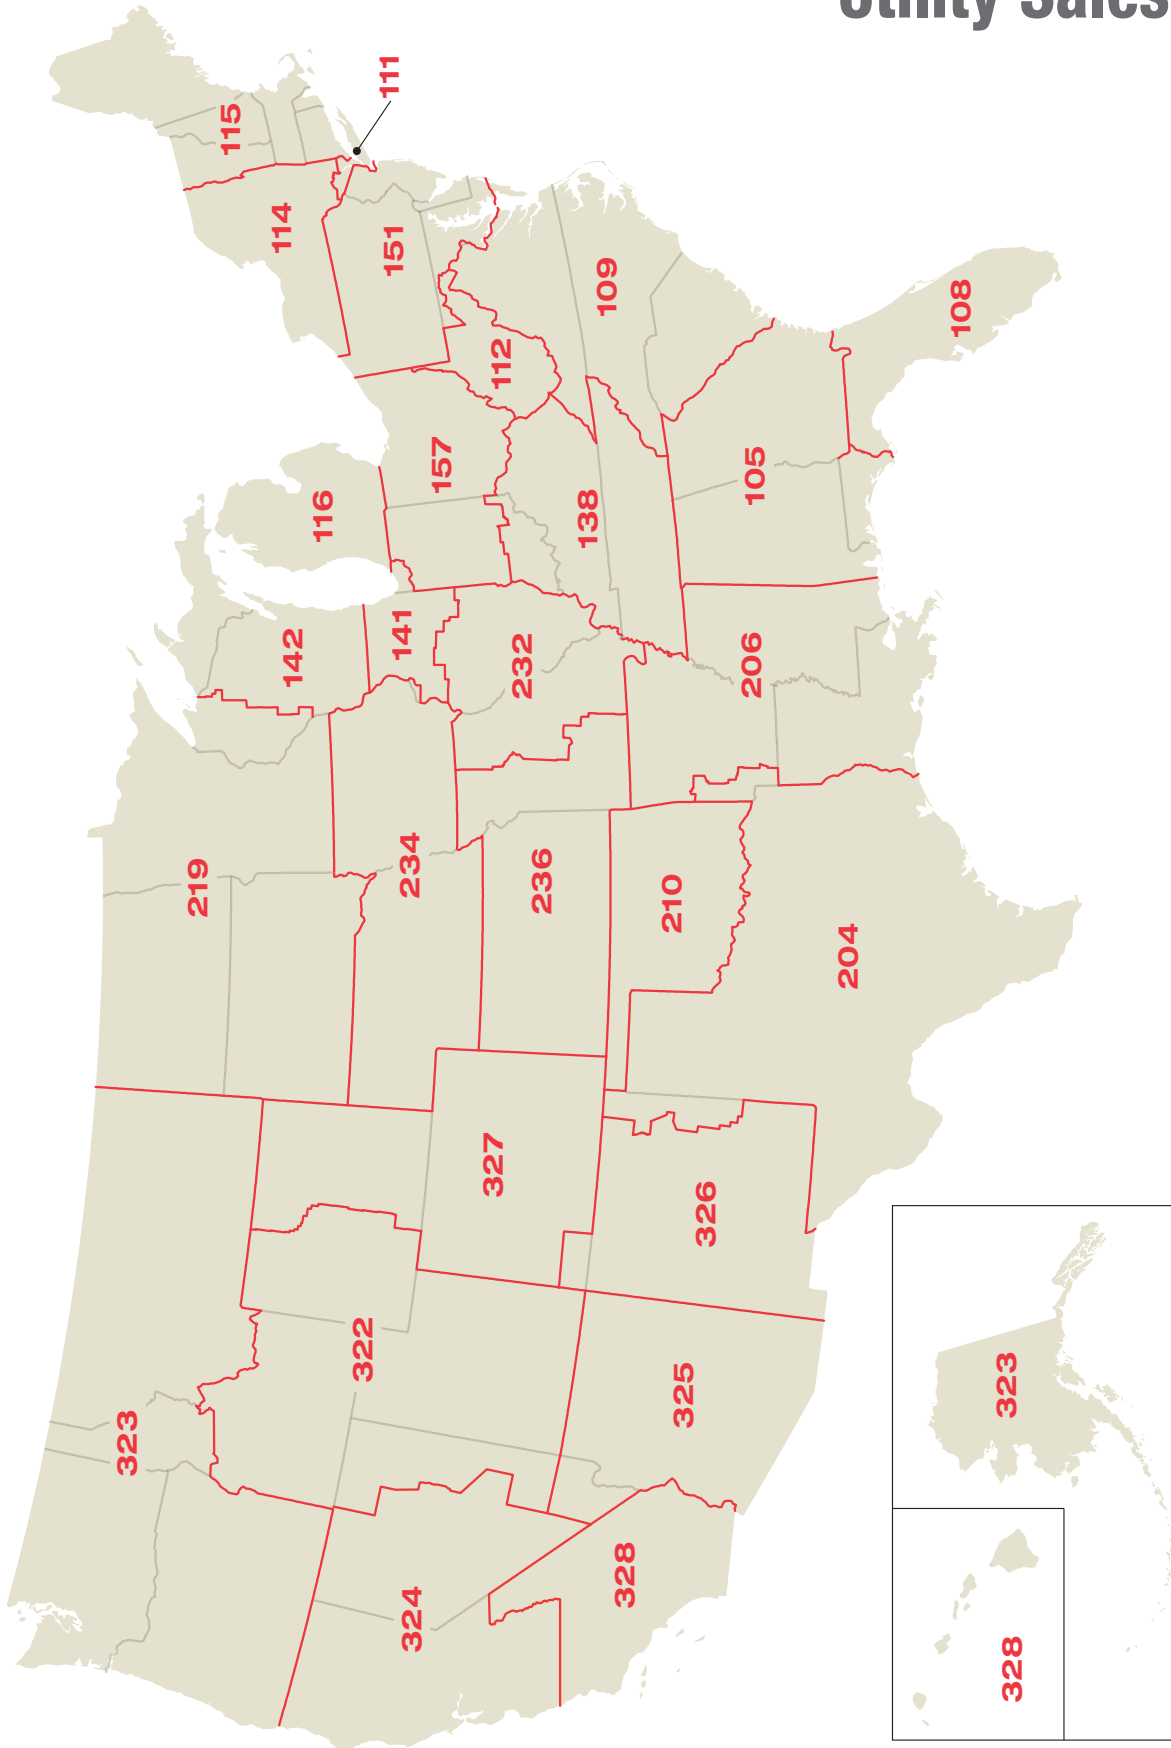

MILBANK® Meter Mounting Equipment

Utility Sales Rep Map

105	Fox-Rowden-McBrayer (GA)	116	Power Plus	206	Aerker Company	323	Hozack
108	Fox-Rowden-McBrayer (Tampa)	138	E.P.E. Solutions	210	Utility Sales Agents of Oklahoma	324	Healy Mattos
109	Fox-Rowden-McBrayer (NC)	141	Callas / Kingsley	219	Lee Noonan Company	325	Bob Jones & Associates
111	Kelly & Novello Associates	142	Lakeshore Electrical Sales	232	Meglio & Associates	326	Centauri Sales
112	Synergy Electrical Sales	151	Mid-Atlantic Power Equip Sales	234	Bray Sales	327	Delansheer Sales
114	R.D. Wright, Inc.	157	Powerlink Electrical Sales	236	Cleaves-Bessmer-Marietti, Inc.	328	Agents West
115	Holbrook Associated	204	Preferred Sales	322	Electrical Marketing Solutions		