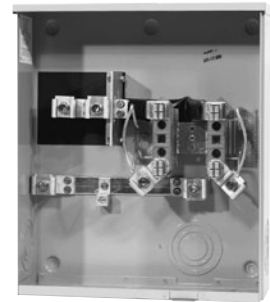

U1797-O-K3L-K2L

U9701-RXL

Accessories

Closing Plates	Suffix	Catalog #	Lug Kits	Suffix	Catalog #
Sml. Closing Plate	-XL*	A7551	350 Kcmil	1Ø	(3 per set)
Lg. Closing Plate	-X	A9064	Single Lug Kit	-K1	K1539
Adapter Plate	-RRL	S8324	Twin Lug Kit	-K2	K1350
Hubs for Standard "RL" Opening			Twin Lug Kit non-rotating	-K2L	K1350L
1" Hub	-WL	A7514	600 Kcmil	1Ø	(3 per set)
1¼" Hub	-YL	A7515	Single Lug Kit	-K3	K1540
1½" Hub	-ZL	A7516	Single Lug Kit non-rotating	-K3L	K1540L
2" Hub	-DL	A7517	Twin Lug Kit	-K4	K1541
2½" Hub	-EL	A7518	350 Kcmil	3Ø	(4 per set)
Hubs for Large "R" Opening			Single Lug Kit	-K5	K3082
3" Hub	-F	A8110	Twin Lug Kit	-K6	K3442
3½" Hub	-G	A8111	600 Kcmil	3Ø	(4 per set)
4" Hub	-H	A8112	Single Lug Kit	-K7	K3441
Fifth Terminals			Twin Lug Kit	-K8	K3083
Fifth Terminal	Square Hole	K5T			
Fifth Terminal	Round Hole	5T8K2			

LEGEND | OH: Overhead • UG: Underground • HD: Heavy Duty
Lever Bypass • SWY: Side Wireway • T: Terminal • U: UL •
UAP: UL Listed Aluminum Painted

MILBANK®

Texas / New Mexico Power - TNP & CVEC Area

<u>DESCRIPTION</u>	<u>SERVICE FEED</u>	<u>CATALOG NUMBER</u>
125 Amp – 4 & 7 Terminal		
125A4T	OH	U8435-RL-TG
125A4T	UG	U7588-XL
125A7T	OH	(1½" hub included) U8100-ZL
200 Amp – 4 & 5 Terminal		
200A4T	OH	U7021-RL-TG
200A4T	SWYUG	U1980-O
200A5T	OH	U9551-RXL
320 Amp – 4 Terminal		
320A4T	OH	U1079-R
320A4T	OH/UG.....	U2448-X
200/320 Amp – 7 Terminal – Medium & Heavy Duty		
200A7T	MDOH/UG.....	(Lever bypass - non jaw clamping) U7423-XL
200A7T	HD.....OH/UG.....	U9701-RRL
320A7T	HD.....OH/UG.....	U2594-X
150/200 Amp – 4 & 7 Terminal – Horizontal Gangs		
2 Pos4T	OH/UG.....	U1232-X150A200A
3 Pos4T	OH/UG.....	U1233-RXLU1253-X-K3
4 Pos4T	OH/UG.....	U1234-RXLU1254-X-K3
5 Pos4T	OH/UG.....	U1235-RXLU1255-X-K4
6 Pos4T	OH/UG.....	U1236-RXLU1256-X-K4
4 Pos7T	OH/UG.....	(Lever bypass - non jaw clamping) U2734-XT