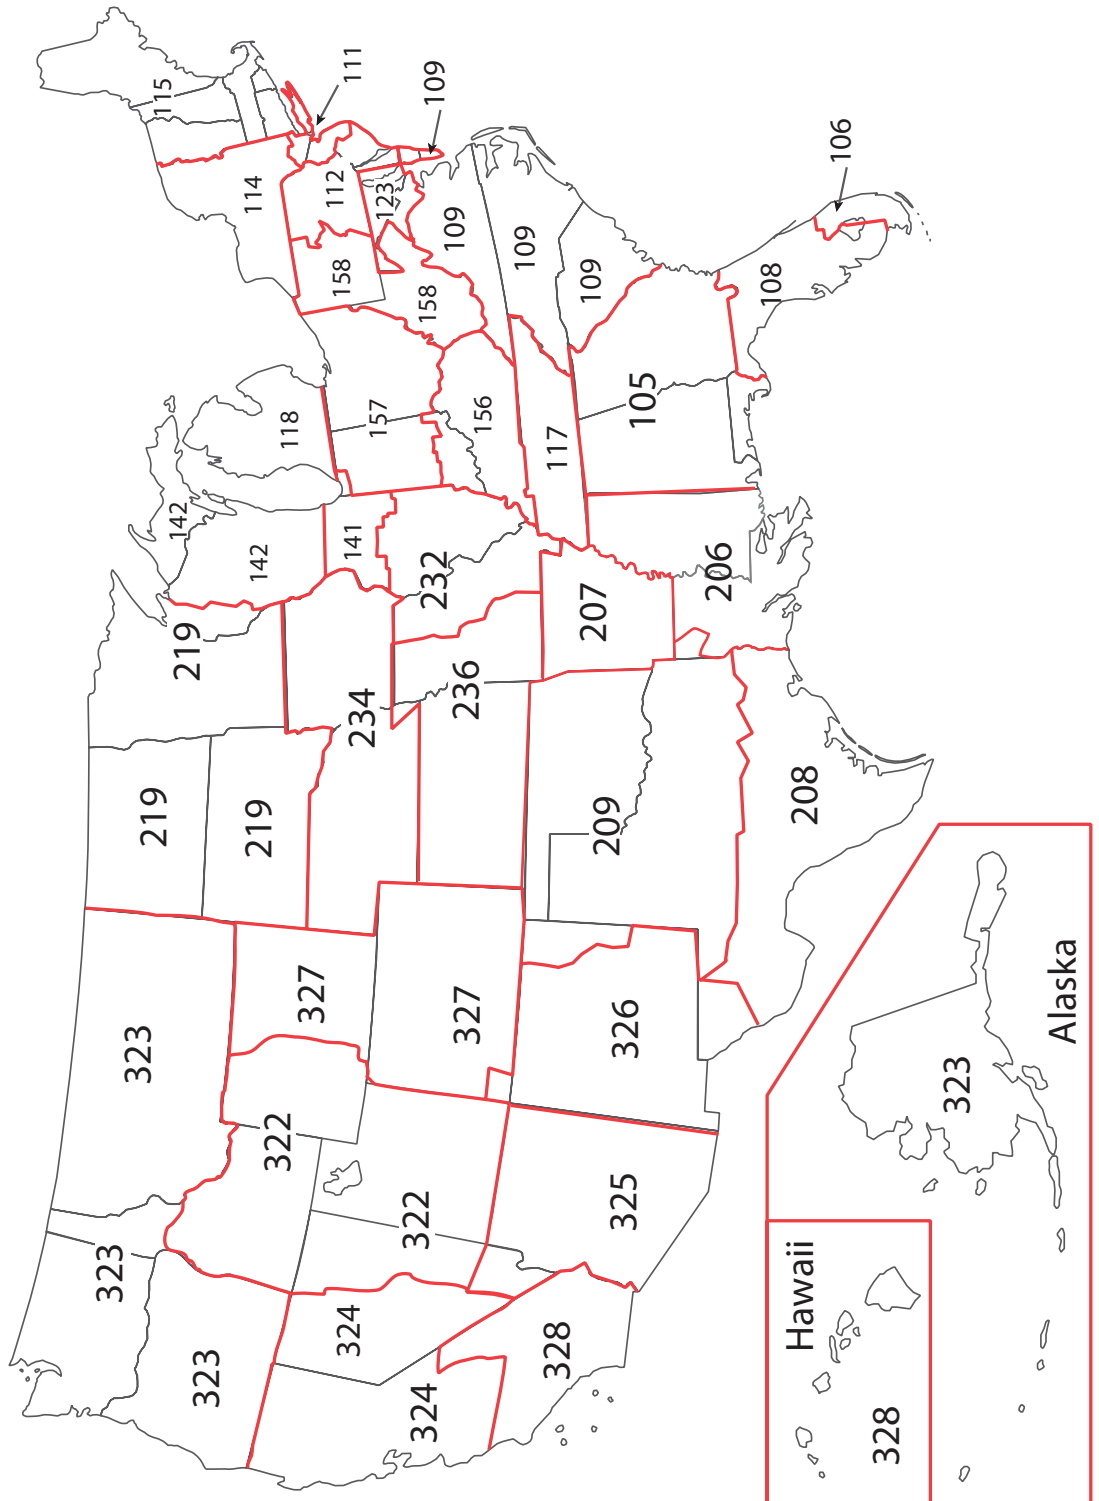

Meter Mounting Equipment Wholesale / Contractor Sales

Sales Offices

816.483.5314 phone

816.483.6357 fax

www.milbankmfg.com

See other side for
Sales Rep. listing

MILBANK®