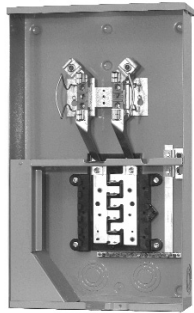

Milbank Meter Sockets

Louisiana & Mississippi Utilities

LOUISIANA & MISSISSIPPI AREA

UAP5024-XL