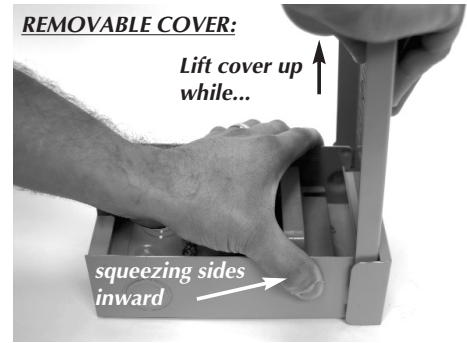

- UL Listed Without Deadfront
- UL Listed as Enclosed Pullout Switch UL 1429
- UL Listed to Canadian Standards
- Line and Load Terminals Fully Enclosed
- Type 3R Rainproof Enclosure
- Duplex Ground Connector
- One-Inch Concentric Knockouts
- 1Ø, 240 VAC