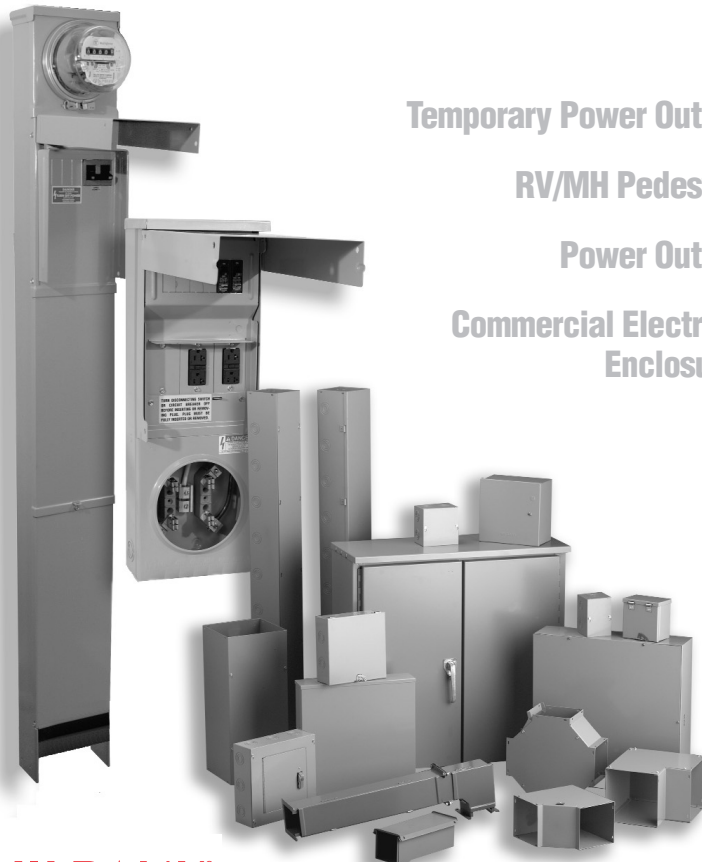

Additional Milbank Products

In addition to your area utility's meter mounting equipment, Milbank also manufactures supporting products, such as...