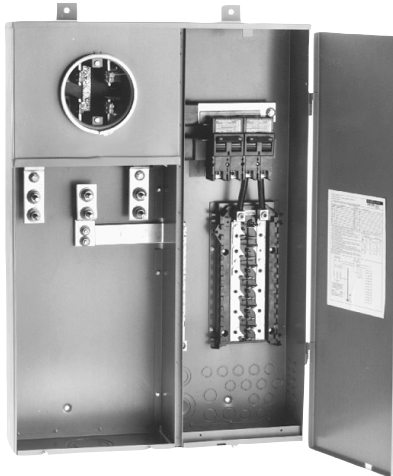

M400-UG-APS-LC

DESCRIPTION	SERVICE FEED	CATALOG NO.
125 Amp-4 Terminal		
125A 4T	OH/UG	U8435-RL-TG
200 Amp-4 Terminal		
200A 4T	OH/UG	U5792-XL-SOCOM
200A 4T	OH/UG	U7040-RL-TG
200A 4T	SWY.....UG	U1980-0
200 Amp-4 Terminal-House Power		
200A 4T	OH/UG	UAP5024-XL
200 Amp-7 Terminal		
200A 7T	OH/UG	U4701-RL-QG
320 Amp-4 & 7 Terminal		
320A 4T	HD .....OH/UG	U4702-X
320A 7T	HD .....OH/UG	U2594-X
200 Amp-4 Terminal-Meter Main- 8/16 & 20/40 Load Center		
200A 4T	8/16 .....OH/UG	U5168-XL-200
200A 4T	20/40 .....OH/UG	U5268-XL-200
400 Amp-4 Terminal-Ring Type-120/240 VAC-Split Main with Load Center		
400A 4T	UG	M400-UG-APS-LC^①

① **Breakers:** Two 200 amp 2-pole main breakers are factory installed. Semi-flush flange kit is packed inside meter section. Universal copper 24/40 circuit interior accepts Challenger, GE, Murray, Siemens/ITE and Cutler-Hammer/Westinghouse universal plug-in branch circuit breakers.

ACCESSORIES

Closing Plates	Suffix	Catalog #	Connectors	Suffix	Catalog #
Sml. Closing Plate	-XL	A7551	350 Kcmil	1Ø	(3 per set)
Lrg. Closing Plate	-X	A9064	Single Lug Kit	-K1	K1539
Adapter Plate	-RRL	S8324	Twin Lug Kit	-K2	K1350
Hubs for Standard "RL" Opening			600 Kcmil	1Ø	(3 per set)
1" Hub	-WL	A7514	Single Lug Kit	-K3	K1540
1 ¼" Hub	-YL	A7515	Twin Lug Kit	-K4	K1541
1 ½" Hub	-ZL	A7516	350 Kcmil	3Ø	(4 per set)
2" Hub	-DL	A7517	Single Lug Kit	-K5	K3082
2 ½" Hub	-EL	A7518	Twin Lug Kit	-K6	K3442
Hubs for Large "R" Opening			600 Kcmil	3Ø	(4 per set)
3" Hub	-F	A8110	Single Lug Kit	-K7	K3441
3 ½" Hub	-G	A8111	Twin Lug Kit	-K8	K3083
4" Hub	-H	A8112	Fifth Terminals		
			Fifth Terminal	Square Hole	K5T
			Fifth Terminal	Round Hole	5T8K2

LEGEND

OH	Overhead
UG	Underground
HD	Heavy Duty Lever Bypass
SWY	Side Wireway
T	Terminal
U	UL
UAP	U/L Listed Aluminum Painted

MILBANK®

www.milbankmfg.com

LA MS 11/07