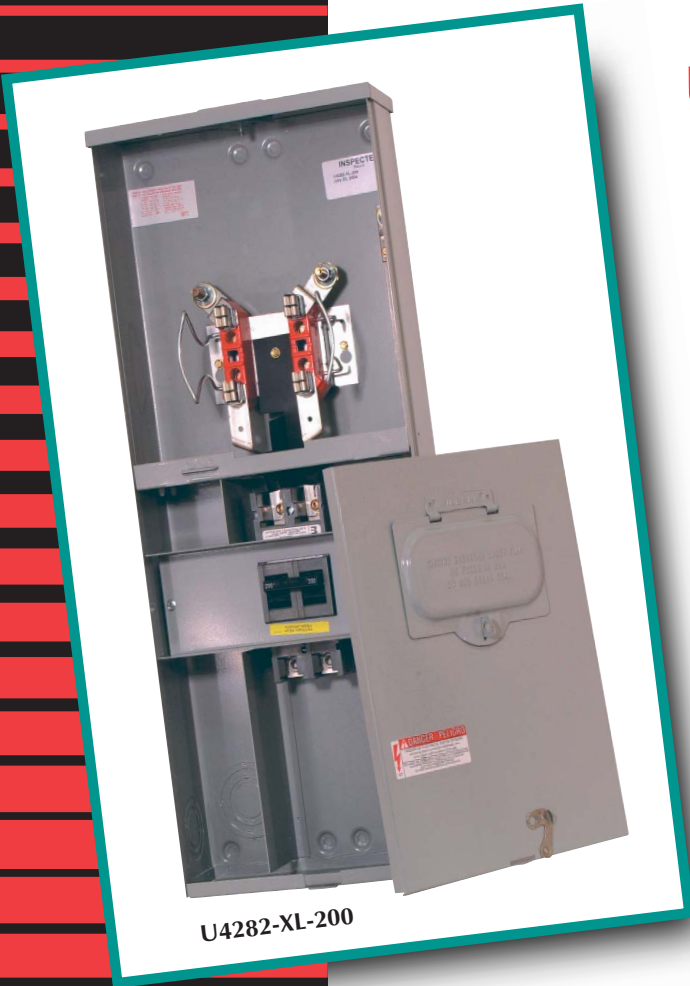

Meter Mounting Equipment

Meter Breaker / Combination

U4282-XL-200

- 200 amp meter socket – 4 terminal, 1Ø-3W
- Line side studs for connector mounting
- 200 amp main circuit breaker
- Hinged, lockable panel door over breaker
- Underground side wireway

200 AMP-4 TERMINAL-METER MAIN WITH BREAKERS-1Ø3W-RINGLESS-120 / 240 VAC

CATALOG NUMBER	SERVICE	HUB	CONNECTORS CU/AL		BY-PASS	DIMENSIONS			WT LBS	CONCENTRIC K.O.'S					
			LINE	LOAD		D"	W"	H"		1	2	3	4	5	6
U4282-XL-200	OH / UG	CP	3/8" X 16 STUDS	1/0- 300 kcmil	NONE	4 1/8	12	29 1/2	28	2 1/2	2	2 1/2	2 1/2	1/4	-