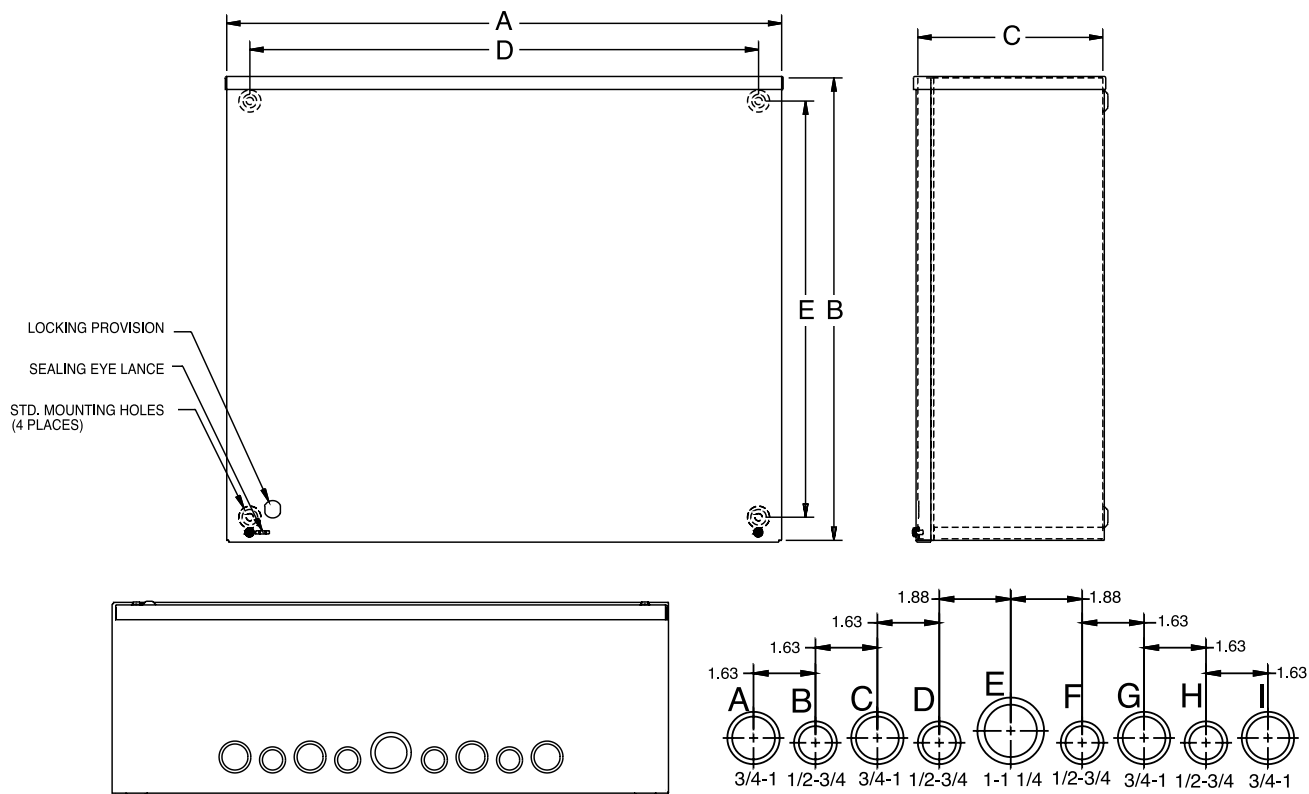

**CONSTRUCTION**

- Enclosure and cover are manufactured from 16, 14, or 12 gauge **G90** galvanized steel.
- The cover is designed to fit under the drip shield top, held in place with a plated steel screw.
- Available with or without paint—for no paint refer to suffix **-NP** in the catalog number.

- Boxes are available with or without concentric knockouts on the bottom—for no knockouts refer to suffix **-NK** in the catalog number.
- Mounting embosses are provided on the back of each enclosure.
- Sealing provisions on the front cover.

CATALOG NUMBER	PRODUCT FAMILY	UPC NUMBER 7-84572-	WEIGHT (LBS)	CARTON QUANTITY	W X H X D	KO PATTERN
444-SC3R	SC3R	10653	2.2	6	4 x 4 x 4	B-C
444-SC3R-NK	SC3R	10654	2.2	6	4 x 4 x 4	NONE
444-SC3R-NK-NP	SC3R	15484	2.2	6	4 x 4 x 4	NONE
464-SC3R	SC3R	10706	2.8	4	4 x 6 x 4	B-C
464-SC3R-NK	SC3R	22258	2.8	4	4 x 6 x 4	NONE
664-SC3R	SC3R	10805	3.4	9	6 x 6 x 4	B-C-D
664-SC3R-NK	SC3R	10806	3.4	9	6 x 6 x 4	NONE
664-SC3R-NK-NP	SC3R	15495	3.4	9	6 x 6 x 4	NONE
664-SC3R-NP	SC3R	23225	3.4	9	6 x 6 x 4	B-C-D
666-SC3R	SC3R	10820	4.5	6	6 x 6 x 6	B-C
666-SC3R-NK	SC3R	10821	4.5	6	6 x 6 x 6	NONE