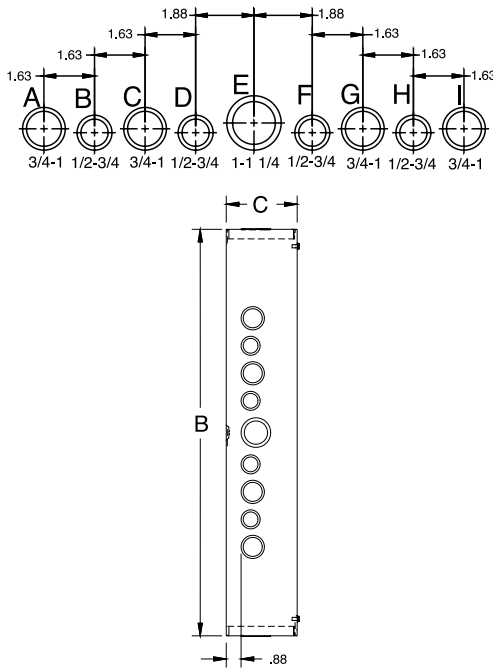

INDUSTRY STANDARDS

- NEMA Type 1
- UL 50—Type 1
- CUL Type 1 (Equivalent to CSA)

APPLICATION

- Designed for use as a junction box or pull box.
- For indoor use to provide protection against contact with enclosed equipment where moisture and dust are not a problem.

CONSTRUCTION

- Enclosure and cover are manufactured from 16, 14, or 12 gauge **G90** steel.
- Available with or without knockouts. For no knockouts, refer to suffix **-NK** in catalog number.
- Available with or without paint. For no paint, refer to suffix **-NP** in catalog number. Note: Unpainted enclosures are made from galvanized steel.

- Covers have teardrop slots for easy installation and are attached to body with plated screws.
- Grounding emboss provided with green plated grounding screw.
- Holes are incorporated into the back of enclosure for mounting.

FINISH

- ANSI 61 gray polyester powder coating inside and out unless otherwise specified.

ACCESSORIES

- Replacement Covers – see Covers, pg. B5.
- Touch-up paint – see Accessories, pg. B34.
- Wood Back Panels – see Panels, pg. B18-B19.
- Replacement Screws – see Accessories, pg. B34.