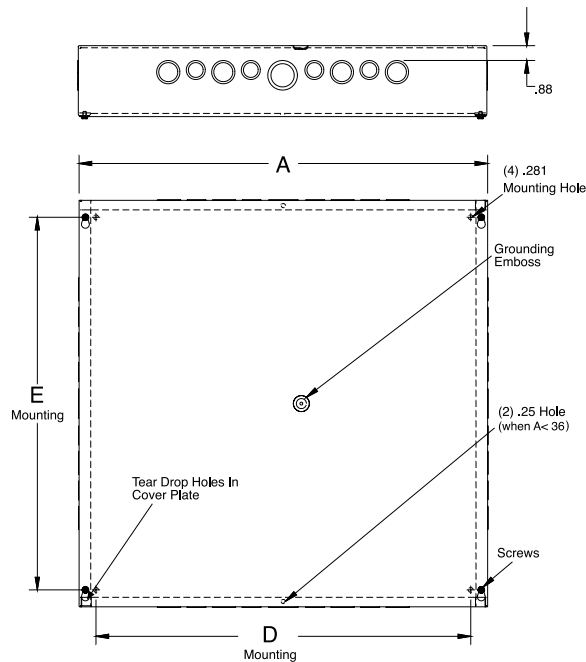

CONSTRUCTION

- Enclosure and cover are manufactured from 16, 14, or 12 gauge **G90** steel.
- Available with or without knockouts. For no knockouts, refer to suffix **-NK** in catalog number.
- Available with or without paint. For no paint, refer to suffix **-NP** in catalog number. Note: Unpainted enclosures are made from galvanized steel.

- Covers have teardrop slots for easy installation and are attached to body with plated screws.
- Grounding emboss provided with green plated grounding screw.
- Holes are incorporated into the back of enclosure for mounting.

CATALOG NUMBER	PRODUCT FAMILY	UPC NUMBER 7-84572-	WEIGHT (LBS)	CARTON QUANTITY	W X H X D	KNOCKOUT	
						A SIDE	B SIDE
444-SC1	SC1C	10650	2.2	6	4 x 4 x 4	B-C	NONE
444-SC1-NK	SC1C	10652	2.2	6	4 x 4 x 4	NONE	NONE
444-SC1-NK-NP	SC1C	15483	2.2	6	4 x 4 x 4	NONE	NONE
464-SC1	SC1C	10704	2.8	4	4 x 6 x 4	B-C	B-C-D
464-SC1-NK	SC1C	10705	4.5	4	4 x 6 x 4	NONE	NONE
464-SC1-NK-NP	SC1C	19632	2.8	4	4 x 6 x 4	NONE	NONE
464-SC1-NP	SC1C	31193	2.8	4	4 x 6 x 4	B-C	B-C-D
663-SC1	SC1C	10790	2.9	12	6 x 6 x 3	B-C-D	B-C-D
663-SC1-NK	SC1C	10791	2.9	12	6 x 6 x 3	NONE	NONE
663-SC1-NK-NP	SC1C	21830	2.9	12	6 x 6 x 3	NONE	NONE
664-SC1	SC1C	10801	3.4	9	6 x 6 x 4	B-C-D	NONE
664-SC1-NK	SC1C	10803	3.4	9	6 x 6 x 4	NONE	NONE
664-SC1-NK-NP	SC1C	10804	3.4	9	6 x 6 x 4	NONE	NONE
664-SC1-NP	SC1C	16191	3.4	9	6 x 6 x 4	B-C-D	NONE
666-SC1	SC1C	10818	4.5	6	6 x 6 x 6	B-C-D	NONE
666-SC1-NK	SC1C	10819	4.5	6	6 x 6 x 6	NONE	NONE