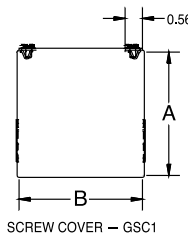

ACCESSORIES

- Replacement Covers – see pg. B22.
- Touch-Up paint – see Accessories pg. B34.
- Barrier Kit – see Accessories pg. B34.

SCREW COVER – GSC1